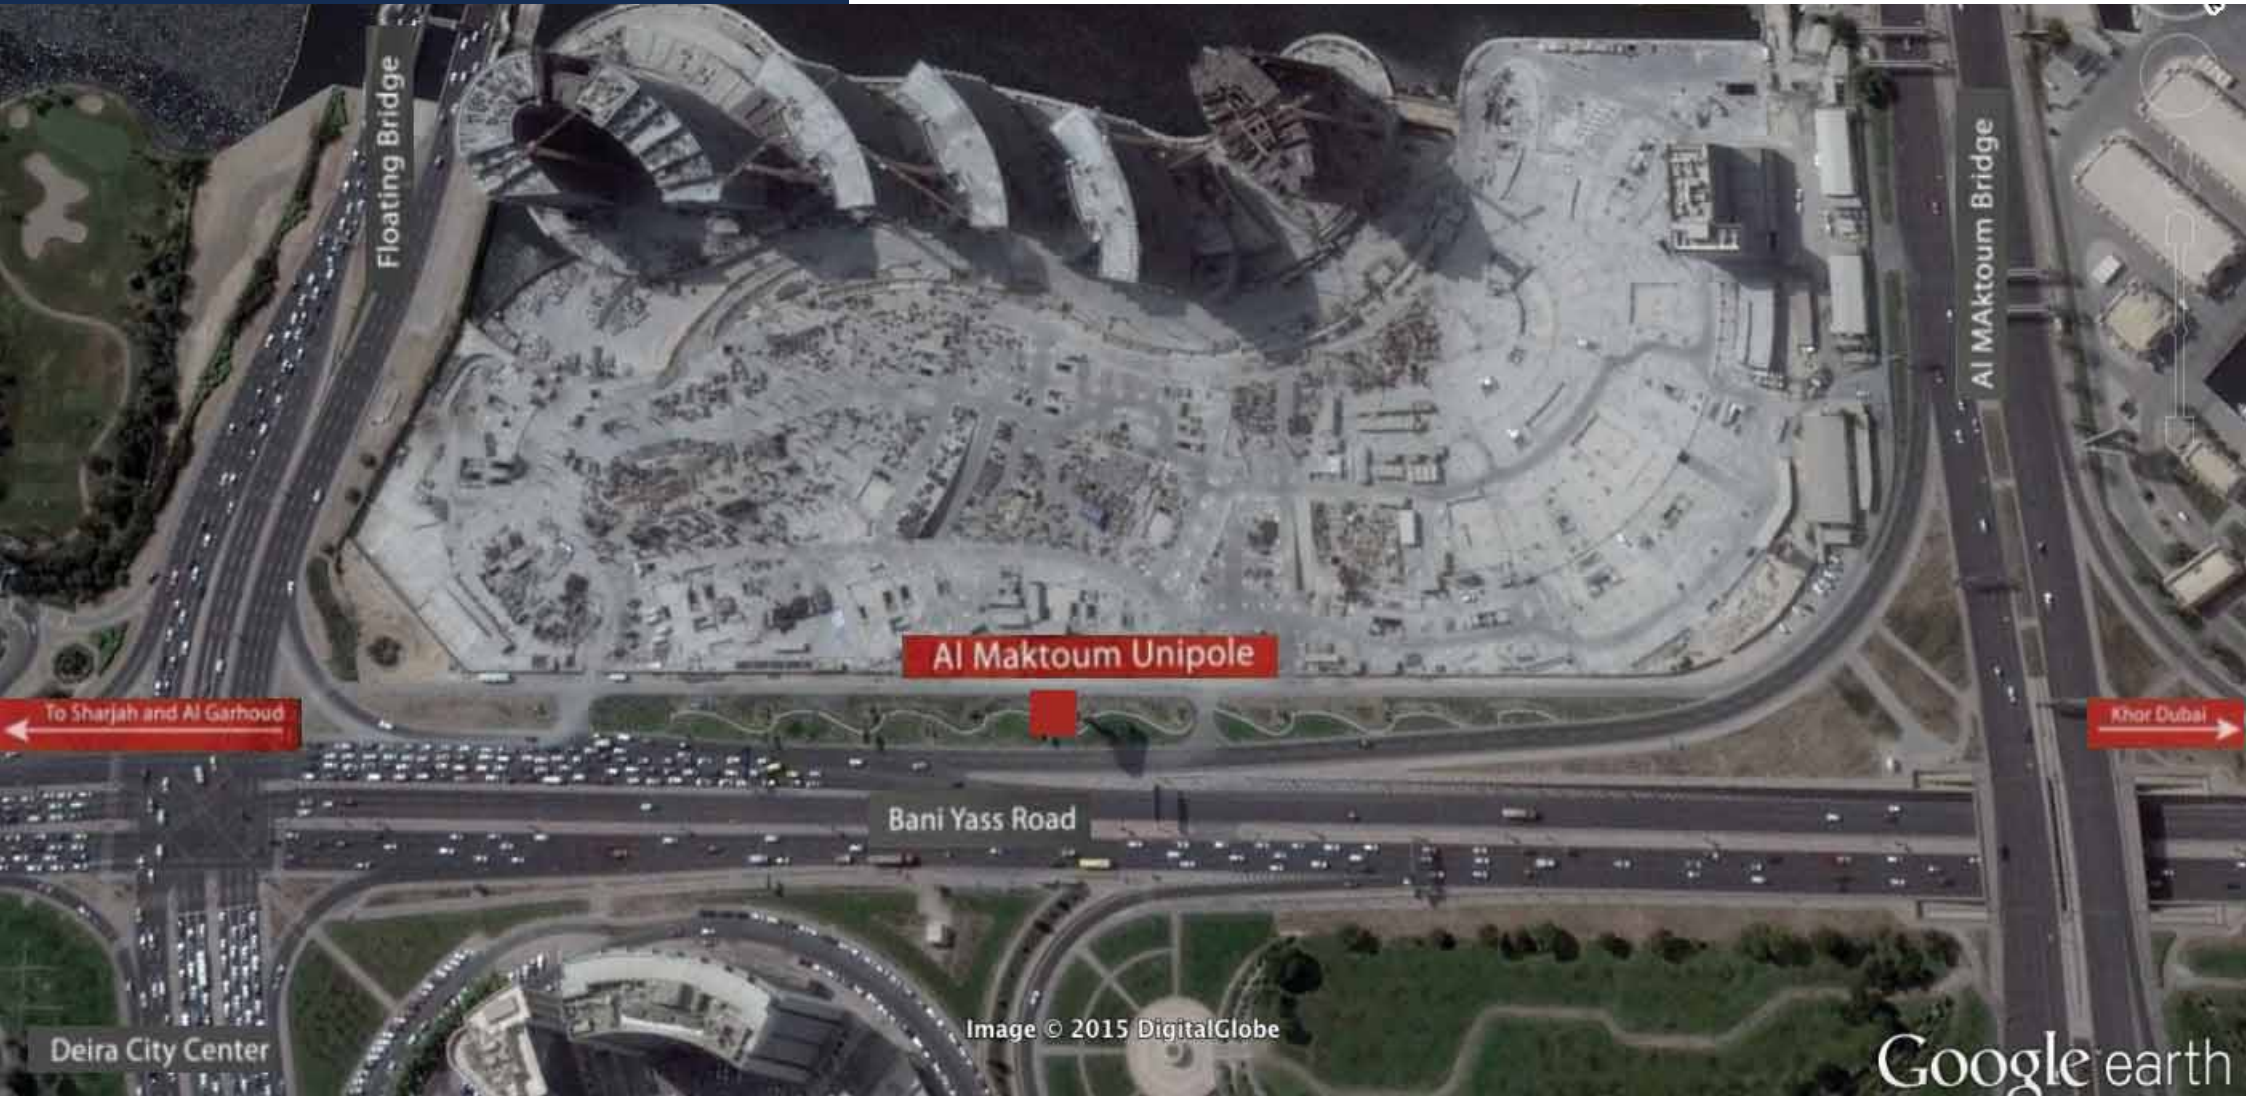

▶ **120** times per hour

▶ **2880** times per day

Unipole - LED location map

Description

- ▶ This location is located in a critical district with high traffic all day. Located on Bani Yass Road opposite to Deira City Centre, also located between Al Maktoum Bridge and Floating Bridges